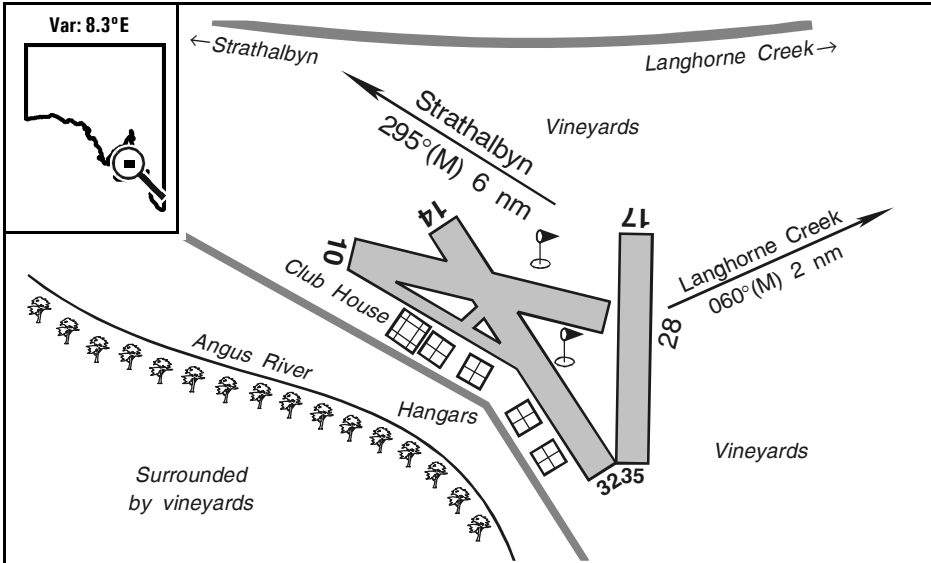

Strathalbyn, SA

NORTH TO THE TOP - DRAWING NOT TO SCALE

Elevation:	70 Feet AMSL	Time Zone:	UTC + 9.5
GPS Position:	35° 19.041' South 138° 59.896' East	Area Forecast:	50
WAC Charts:	Adelaide (3458), Port Augusta (3459)	ALA Code:	YSYN
Owner/Operator:	Strathalbyn Airfield Pty Ltd (08) 83911388		
Strip Directions:	10-28	14-32	17-35
Strip Lengths:	800 M	900 M	890 M
Strip Surface:	Unsealed - gravel and grass		
Windsock:	Yes - two		
Strip Markers:	Yes		
Lighting:	Pilot Activated Lighting - VHF 125.1		
Fuel:	Nil		
Special Procedures And Remarks:	Permission required prior to use, landing fee payable. Latest information: Norman Marston (08) 83911322 (bus), 0412 050110 (a/h).